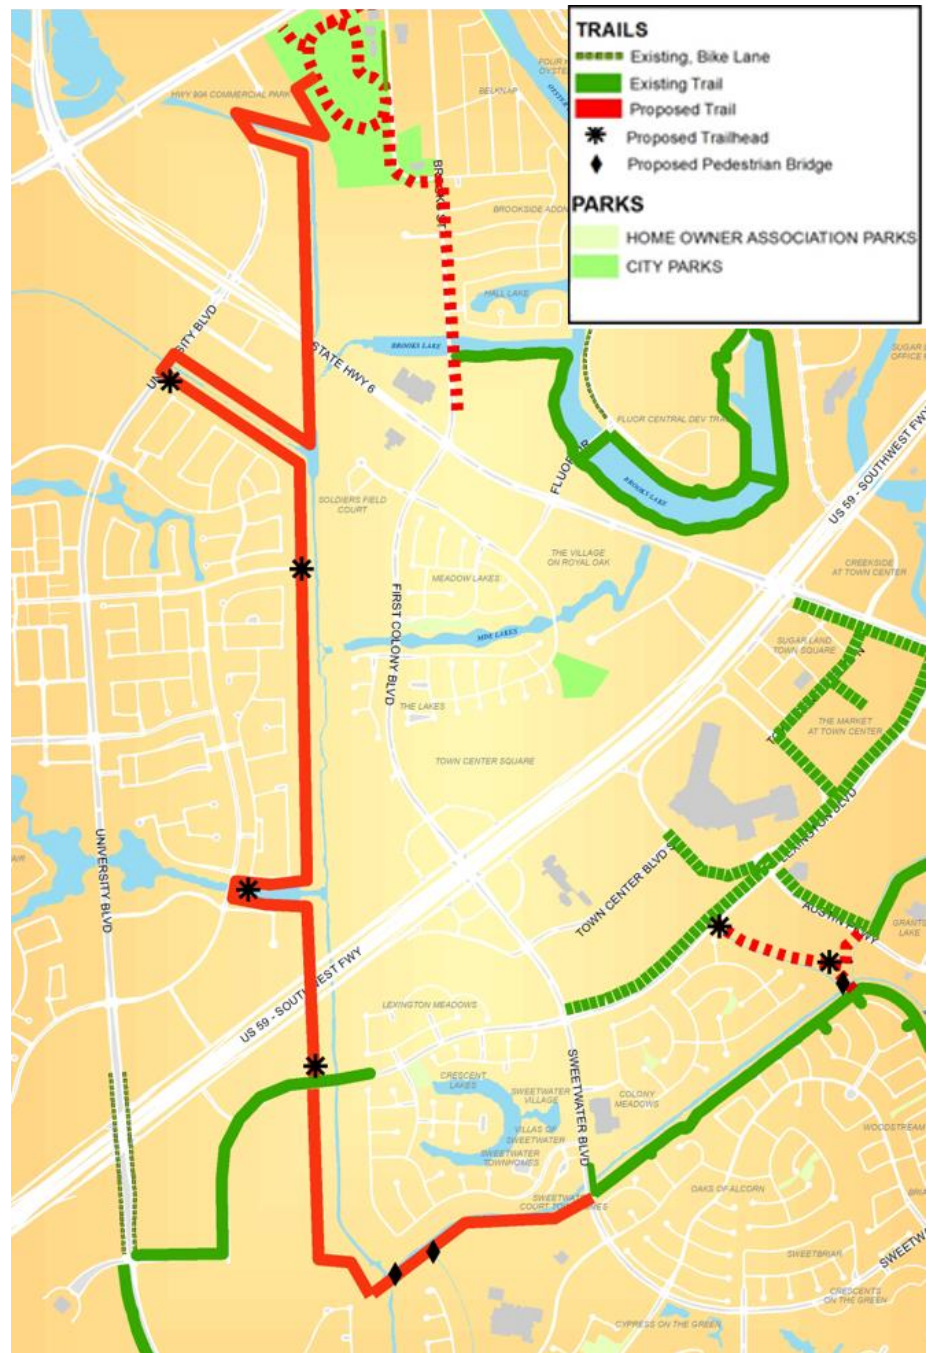

Ditch H Trail

First Colony Trail PARCS Board Recommendation

Brazos River Park: Mid-Lake