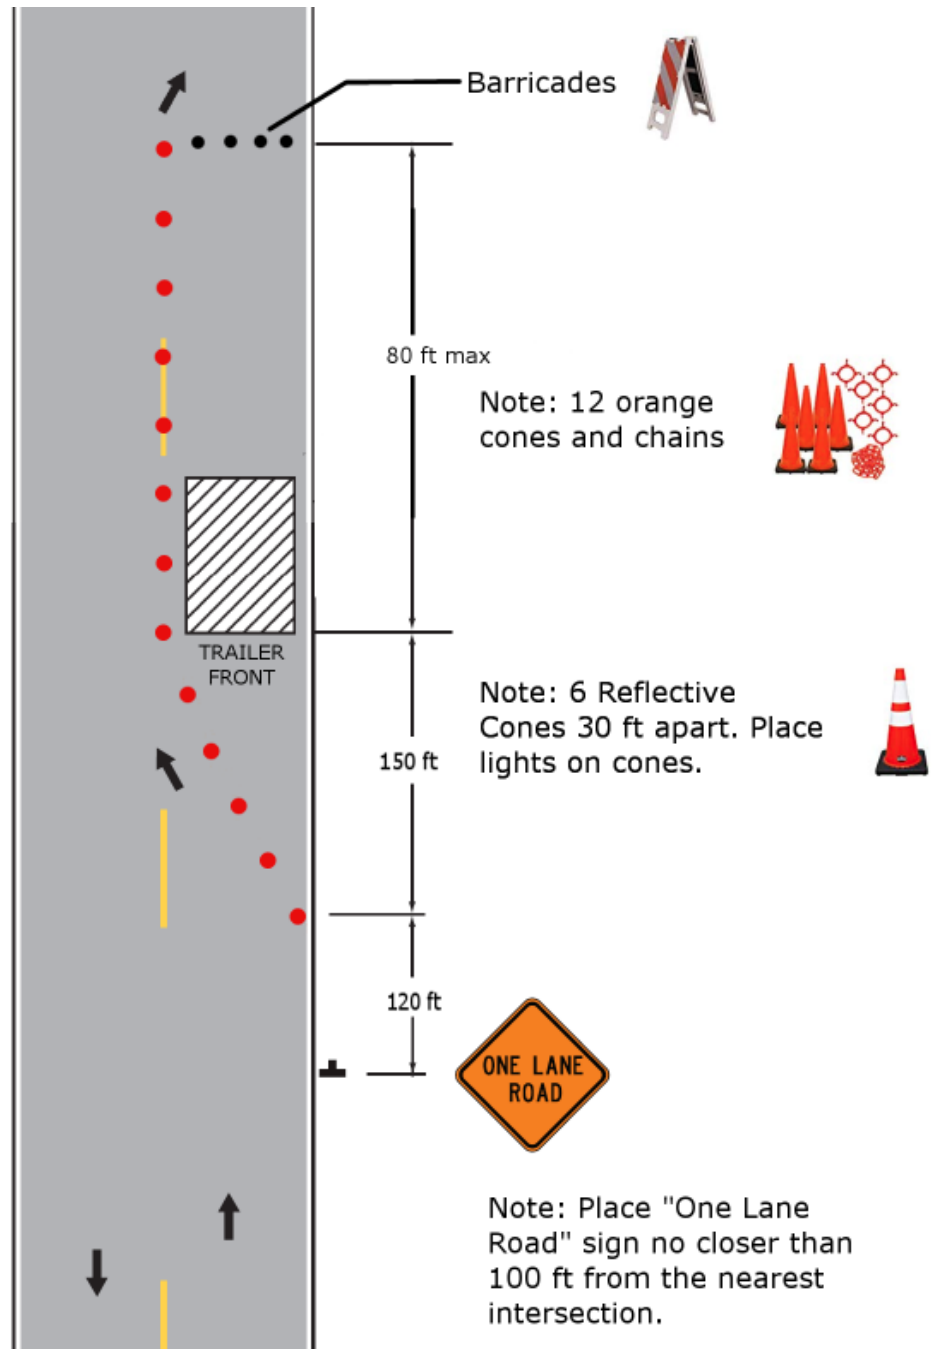

TRAFFIC CONTROL PLAN

Sugar Cube Block Party Trailer - Traffic Control Plan
30 mph residential roadway