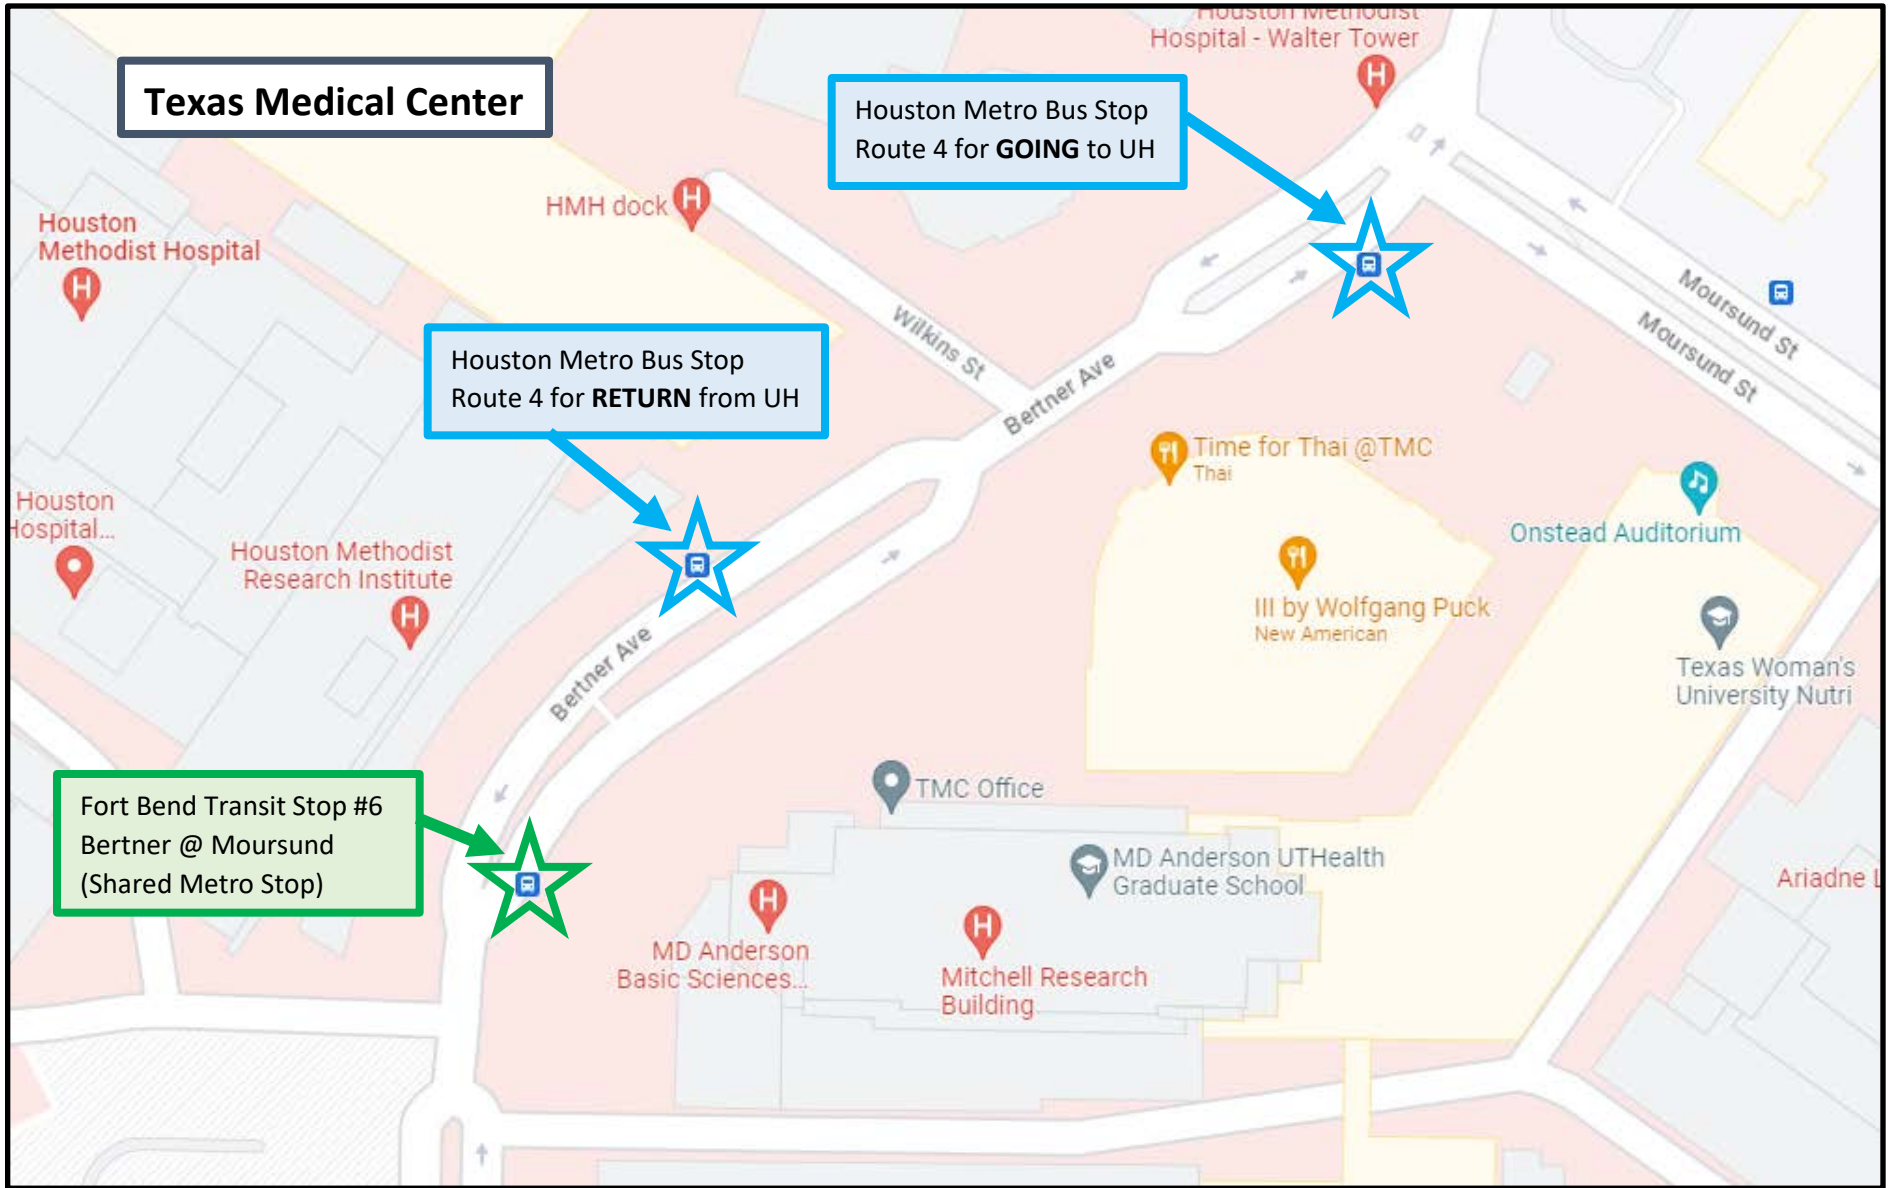

**Fort Bend Transit to TMC – Connect with Metro Route 4 to/from U of H Main Campus**

SL to UH

**TMC Noon Route**

HWY 36	UH	AMC	Main @ Cambridge	Main @ Univ	UT Health Ctr.	Pressler Garage	Bertner @ Bates	Bertner @ Moursund	John Freeman	VA @ Sheenan Ave.	AMC	UH	HWY 36
11:05 AM	11:25 AM	11:35 AM	12:03 PM	12:05 PM	12:08 PM	12:10 PM	12:13 PM	12:15 PM	12:17 PM	12:29 PM	1:09 PM	1:19 PM	1:37 PM*

**Bus Stop Locations for Metro Route 4 at U of H Main Campus**